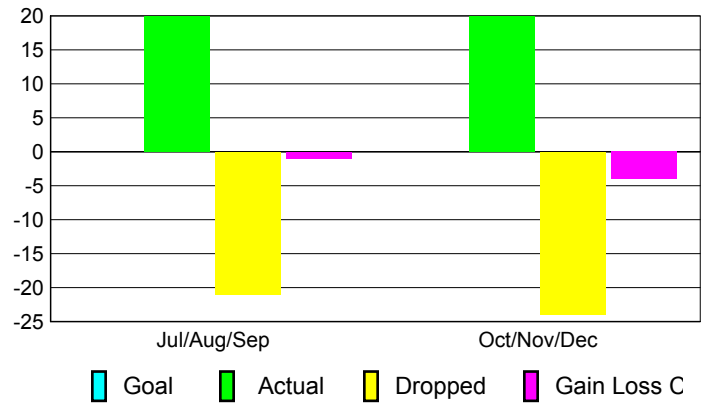

Membership Results 2010-2011

Goal, New, Dropped, Gain/Loss