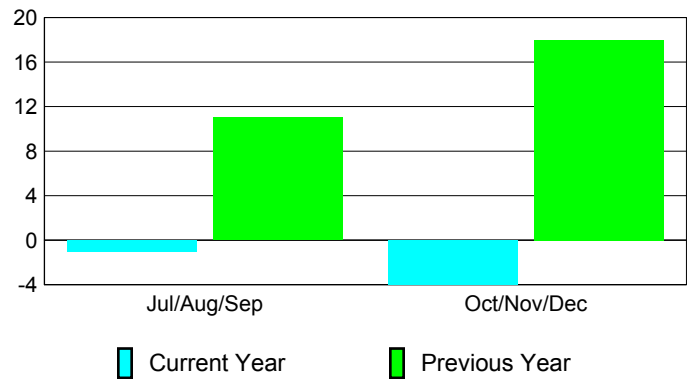

Comparison of Membership Gain/Loss

Current Year Compared to the Previous Year